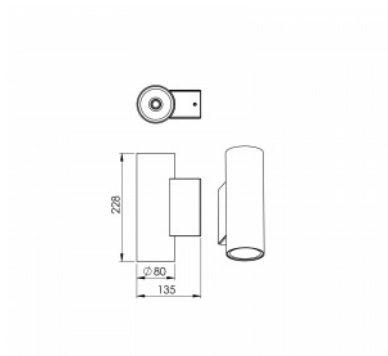

## TUBBY CLASSIC WALL DIR

series: TUBBY / SQUARRY

**LED** Led lights

**IP 20** IP 20

Mounting on wall

**80 × 228 × 135 mm**

LED downlight DIR

Construction suitable only for wall montage

Designed for using in interiors with temperature of room up to 25°C

Body of luminaire and ceiling canopy made of aluminium profile, powder coated according to RAL colour list

Possibility of choice from reflectors 21°, 36° or 50°

### Product description

Product code  
**0-281026.000**

Optics  
**Reflector 21°**

Dimension a  
**80 mm**

Dimension c  
**135 mm**

Total power consumption  
**13.2**

Color temperature  
**4000 K**

Mounting type  
**mounting on wall,**

Weight  
**2.2**

Driver  
**EVG**

Colour  
**white**

Dimension b  
**228 mm**

Type of light source  
**LED**

Luminous flux  
**1930 lm**

Color index (RA)  
**80**

Cover  
**IP 20**